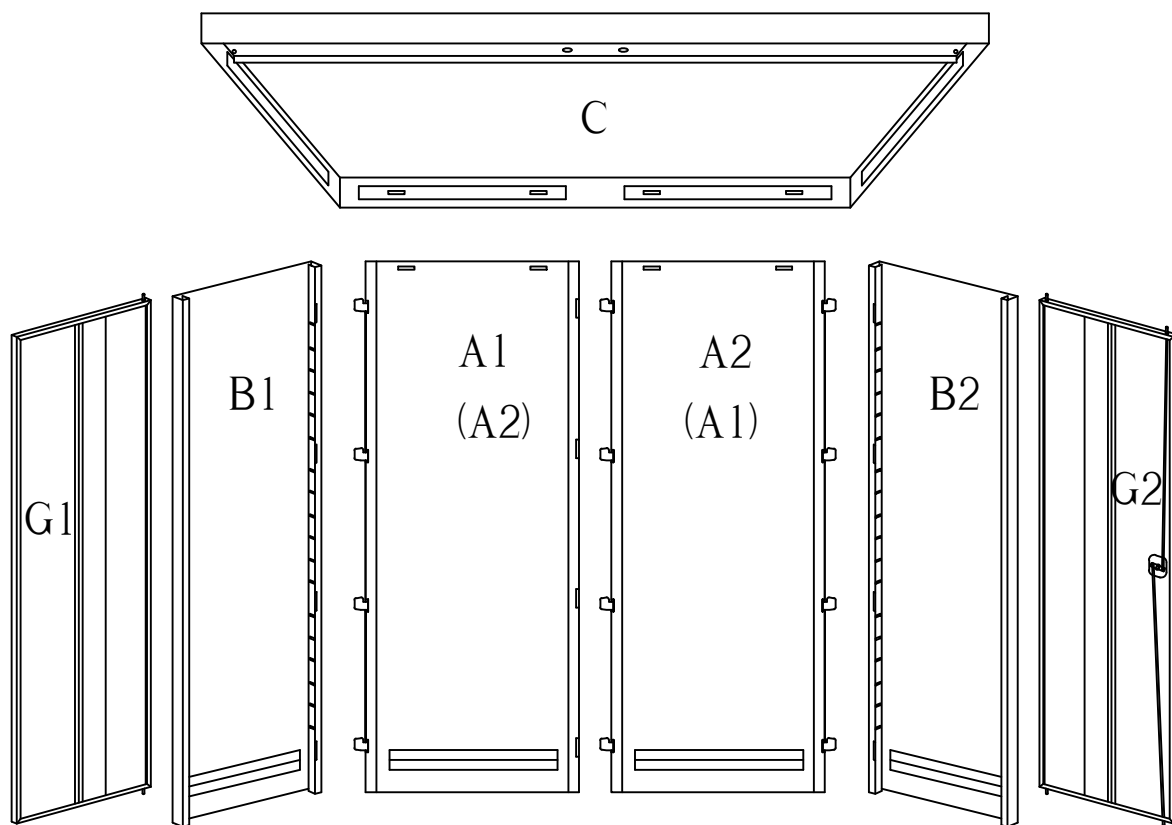

ARMOIRE UNION PORTES BATTANTES H107 / H 180 / H 195 CM

H:195x4 shelf
H:180x3 shelf
H:100x2 shelf