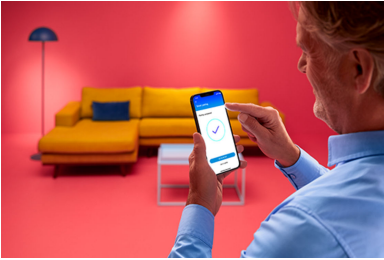

Smart lighting for your daily living

Enjoy more convenience in everyday life with this smart WiZ LED A60 bulb. This bulb gives soft white light that dims to your desired brightness level via app or voice. You can set schedule to turn lights on and off according to your daily or weekly routines, and have remote access to your lights even when you're away. WiZ lights connect to your existing Wi-Fi, no additional hardware is needed.

Easy setup

- Smart lighting functionalities easy to set up

Smart control

- Control from anywhere with your smartphone.

Smart features

- Preset wellbeing features
- Set up lights to follow your own schedule

Light modes

- Customise Scenes with preset dynamic light modes.

Highlights

Instant set-up

Enjoy the benefits of smart features instantly, just by connecting your WiZ light to your Wi-Fi network. Control lights easily when you're away from home and scheduling lights to go on and off automatically. No need to install additional hardware such as hub or gateway!

Control from anywhere

Control your devices wherever you are with smartphone. No need to worry if you've left your devices on before leaving home. WiZ app is available for iOS and Android.

Preset wellbeing features